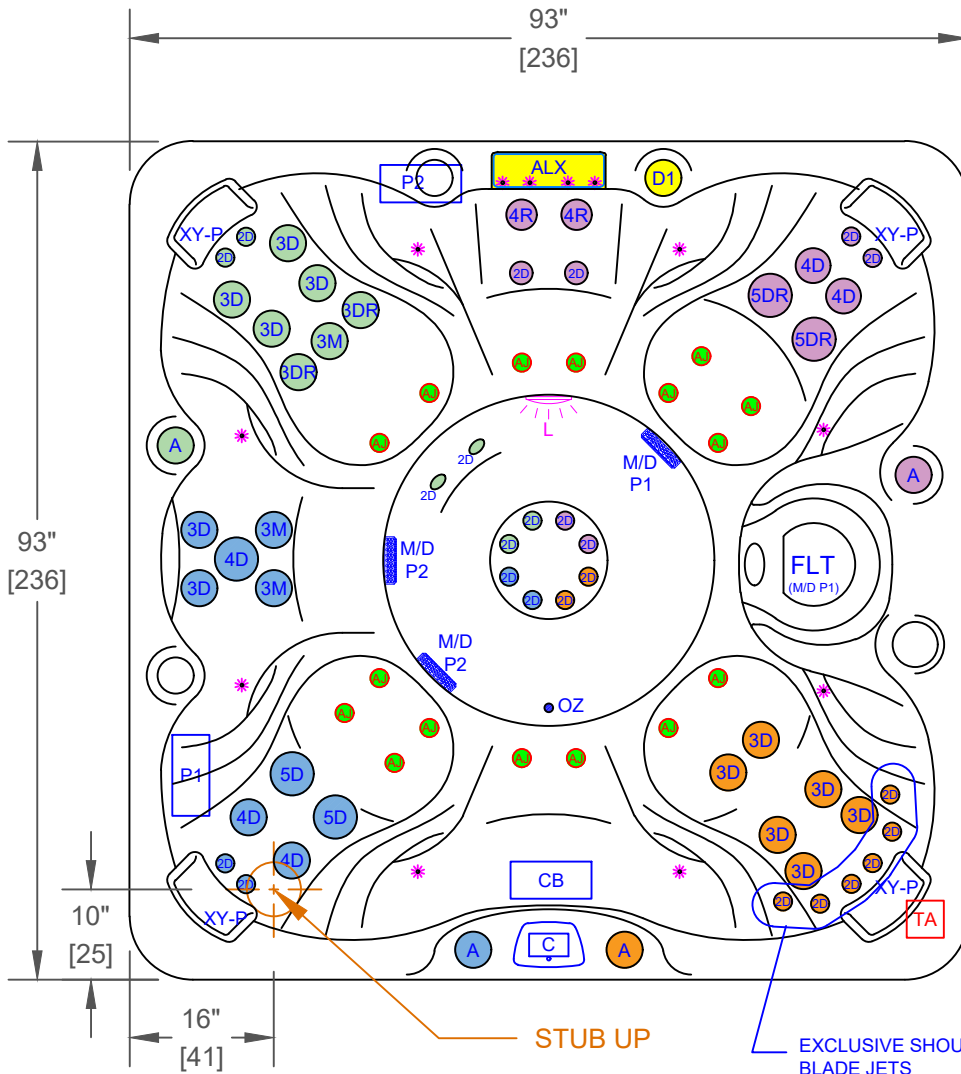

NOTES:  
 1. DUE TO OUR CONTINUOUS IMPROVEMENT PROGRAM, ALL MODELS AND SPECIFICATIONS ARE SUBJECT TO CHANGE WITHOUT NOTICE.

	PUMP 1
	PUMP 2
	TURBO AIR
	TURBO AIR
	PUMP 1
	PUMP 2
	CONTROL BOX

PPZ-852B - LEGEND			
SYMB.	DESCRIPTION	PART NUMBER	QTY.
2D	2" CLUSTER STORM DIRECTIONAL VELOCITY	PLUCS2441009S-CDCL	24
3D	3" MINI STORM DIRECTIONAL VELOCITY	PLUCS2442009SS-CDCL	12
4D	4" POLY STORM DIRECTIONAL VELOCITY	PLUCS2443009SS-CDCL	5
3DR	3" MINI STORM TWISTER VELOCITY	PLUCS2442009SS-CDCL	2
3M	3" MINI STORM MASSAGE DIRECTIONAL VELOCITY	PLUCS2442059S-CDCL	3
4R	4" POLY STORM ROTO VELOCITY	PLUCS2443029SS-CDCL	2
5DR	5" POWER STORM TWISTER VELOCITY	PLUCS2444049S-CDCL	2
5D	5" POWER STORM DIRECTIONAL VELOCITY	PLUCS2441009SS-CDCL	2
A	VELOCITY AIR CONTROL VALVE	PLUCS8603209-CDHL	4
ALX	LED WATERFALL WITH D1 VALVE		1
FLT	50 SQ. FT. BIO-CLEAN FILTER WITH TELEWEIR	PLU510-9559-CDCL	1
M/D	MAIN DRAIN	PLU21400203	3
XY-P	TEXTURED Y-PILLOW (WHITE)		4
C	TOUCH 2		1
L	5" MULTI COLORED LED LIGHT		1
*	PERIMETER LED LIGHTING		1
-	FILTER LID (SINGLE FLT)	FIL11300260	1

PROPRIETARY AND CONFIDENTIAL THE INFORMATION CONTAINED IN THIS DRAWING IS THE SOLE PROPERTY OF CAL SPAS. ANY REPRODUCTION IN PART OR AS A WHOLE WITHOUT THE WRITTEN PERMISSION OF CAL SPAS IS PROHIBITED.		 CAL SPAS INC. 1462 EAST NINTH STREET, POMONA, CA 91766	
SPECIFICATIONS		TITLE	JET LAYOUT - STD
DIMENSION (in)	93"x93"x40-1/2"	LINE	PATIO PLUS
DIMENSION (cm)	236x236x100	MODEL	2025 SPA LINE BEL AIR
DRY WEIGHT	900 LBS [408 Kg]	NUM	PPZ-852B
FILLED WEIGHT	4650 LBS [2109 Kg]	DWG NO.	CS003474
		REV	A
WATER CAP.	450 GAL [1703 L]	SCALE	NTS
			SHEET 1 OF 1